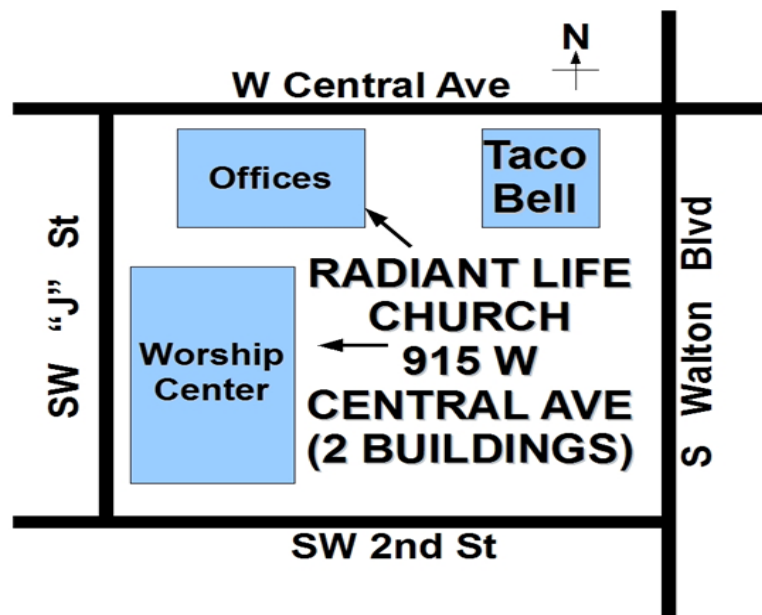

LOCATION AND CONTACT INFORMATION

VBI Bentonville Campus is located at
915 W Central Ave, Bentonville, AR 72712
(see map below for directions)

All classes are located in the lower level classrooms of the Worship Center building

For more information, please contact our
Discipleship Director, Sarah Bedgood
Office #: 479.273.5182

Email: Sarah@RadiantLifeChurch.com

Check out our website: www.RadiantLifeChurch.com